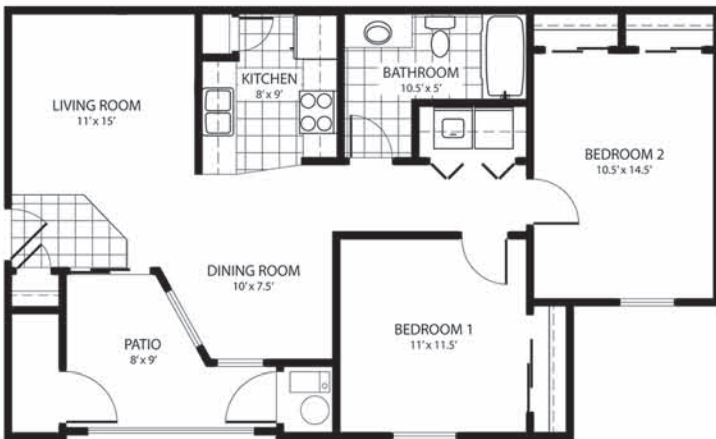

The Main 1 Bedroom/1 Bath

625 sq. ft.
 Deposit \$ _____
 Rent \$ _____
 Pet Rent \$ _____

The Urban 2 Bedrooms/1 Bath

825 sq. ft.
 Deposit \$ _____
 Rent \$ _____
 Pet Rent \$ _____

The Metro 2 Bedrooms/2 Baths