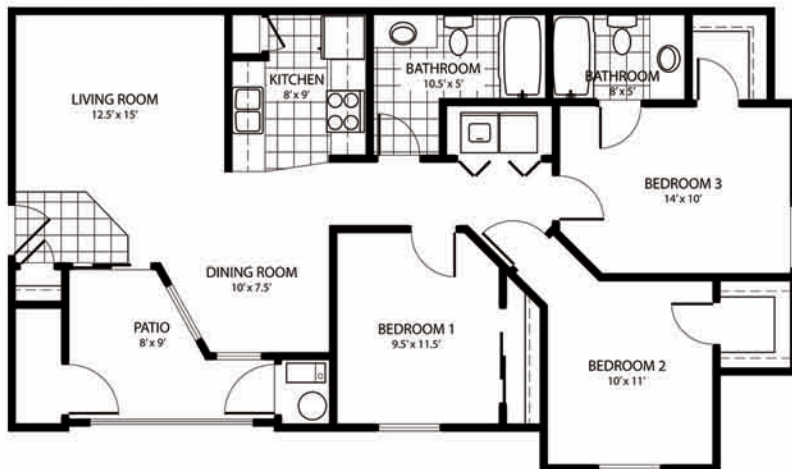

The Main 1 Bedroom/1 Bath

625 sq. ft.
 Deposit \$ _____
 Rent \$ _____
 Pet Rent \$ _____

The Urban 2 Bedrooms/1 Bath

825 sq. ft.
 Deposit \$ _____
 Rent \$ _____
 Pet Rent \$ _____

The Metro 2 Bedrooms/2 Baths

860 sq. ft.
 Deposit \$ _____
 Rent \$ _____
 Pet Rent \$ _____

The Center 3 Bedrooms/2 Baths

1033 sq. ft.
 Deposit \$ _____
 Rent \$ _____
 Pet Rent \$ _____

Presented by: **MILLWOOD MANAGEMENT**