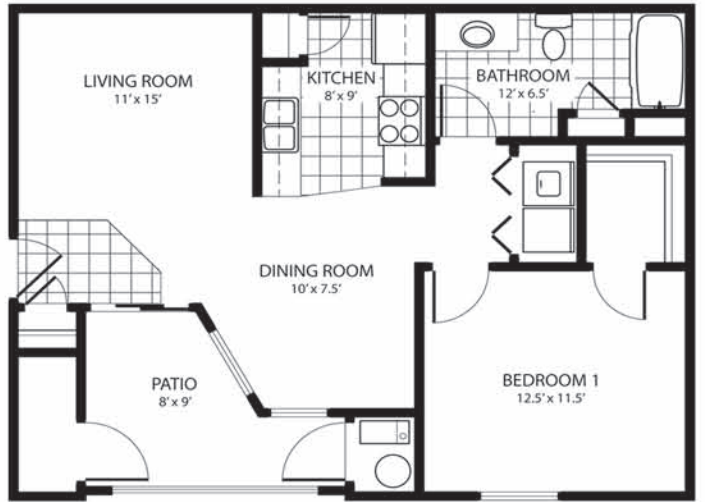

- Washer/Dryer included in all units
- Oversized Garden Windows
- European Kitchen Cabinetry
- Custom Gas Fireplaces (select units)
- Vaulted Ceilings in upper units
- Large Private Patios with sport utility closet
- Microwave Oven
- Garbage Disposal
- Spacious Closets
- Window Coverings
- Gas Heating and Central Air Conditioning
- Covered Parking

The Main 1 Bedroom/1 Bath

625 sq. ft.
 Deposit \$ _____
 Rent \$ _____
 Pet Rent \$ _____

The Urban 2 Bedrooms/1 Bath

825 sq. ft.
 Deposit \$ _____
 Rent \$ _____
 Pet Rent \$ _____

The Metro 2 Bedrooms/2 Baths